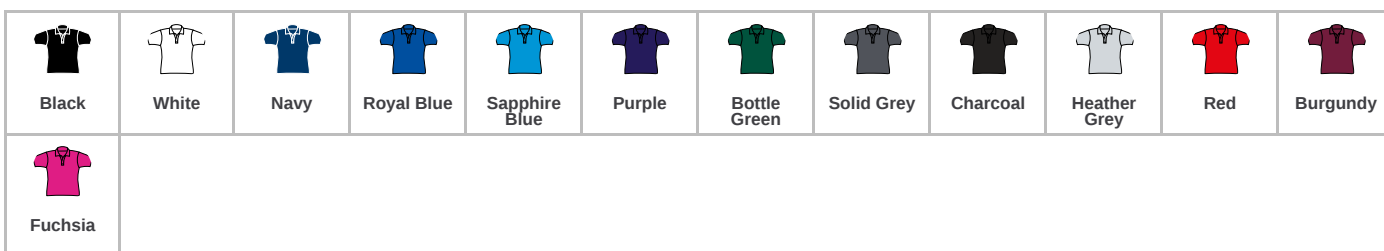

RX101F Pro RTX

Pro RTX Ladies Pro Piqué Polo Shirt

Sizes: **XS - 4XL**
 Material: **50% polyester/50% cotton.**
 Weight: **220 gsm**

Features

- Ladies fit.
- Ribbed collar.
- Taped neck.
- Two self colour button placket.
- Side vents.
- Twin needle stitching.
- 60°C wash.

Size conversions

	XS	S	M	L	XL	XXL	3XL	4XL
Size:	XS	S	M	L	XL	XXL	3XL	4XL
Ladies size:	8	10	12	14	16	18	20	22
Chest (to fit):	30/32	32/34	34/38	38/42	42/44	44/48	48/50	50/52

Product notices

Manufacturer code: **RX101F**